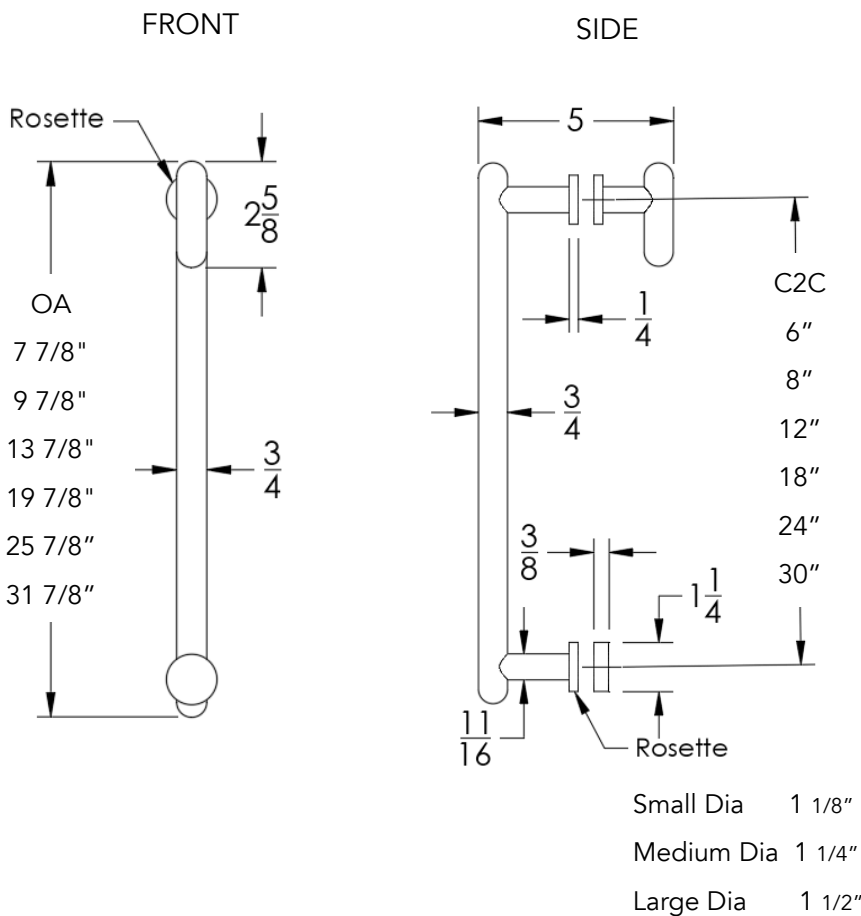

## FEATURES

- Premium 304 Grade Stainless Steel
- Solid Mount Construction
- Concealed Installation Hardware
- Solid End Cap provided for side opposite to the door for a seamless look

Small Rosette  
(Dia 1 1/8")

Medium Rosette  
(Dia 1 1/4")

Large Rosette  
(Dia 1 1/2")

Single Door Handle  
with Knob shown  
with a medium Rosette

**Installation Notes:** Center to center hole drilling dimension are same as mentioned in column. Diameter of glass hole for installation is 1/2".

Standard hardware supplied can accommodate glass thicknesses 1/4" to 1/2". Please contact us for custom hardware in case glass thickness exceeds 1/2".

Small Rosette  
(Dia 1 1/8")

Medium Rosette  
(Dia 1 1/4")

Large Rosette  
(Dia 1 1/2")

Dimensions in inches

NOTE: Dimensions subject to change without notice.